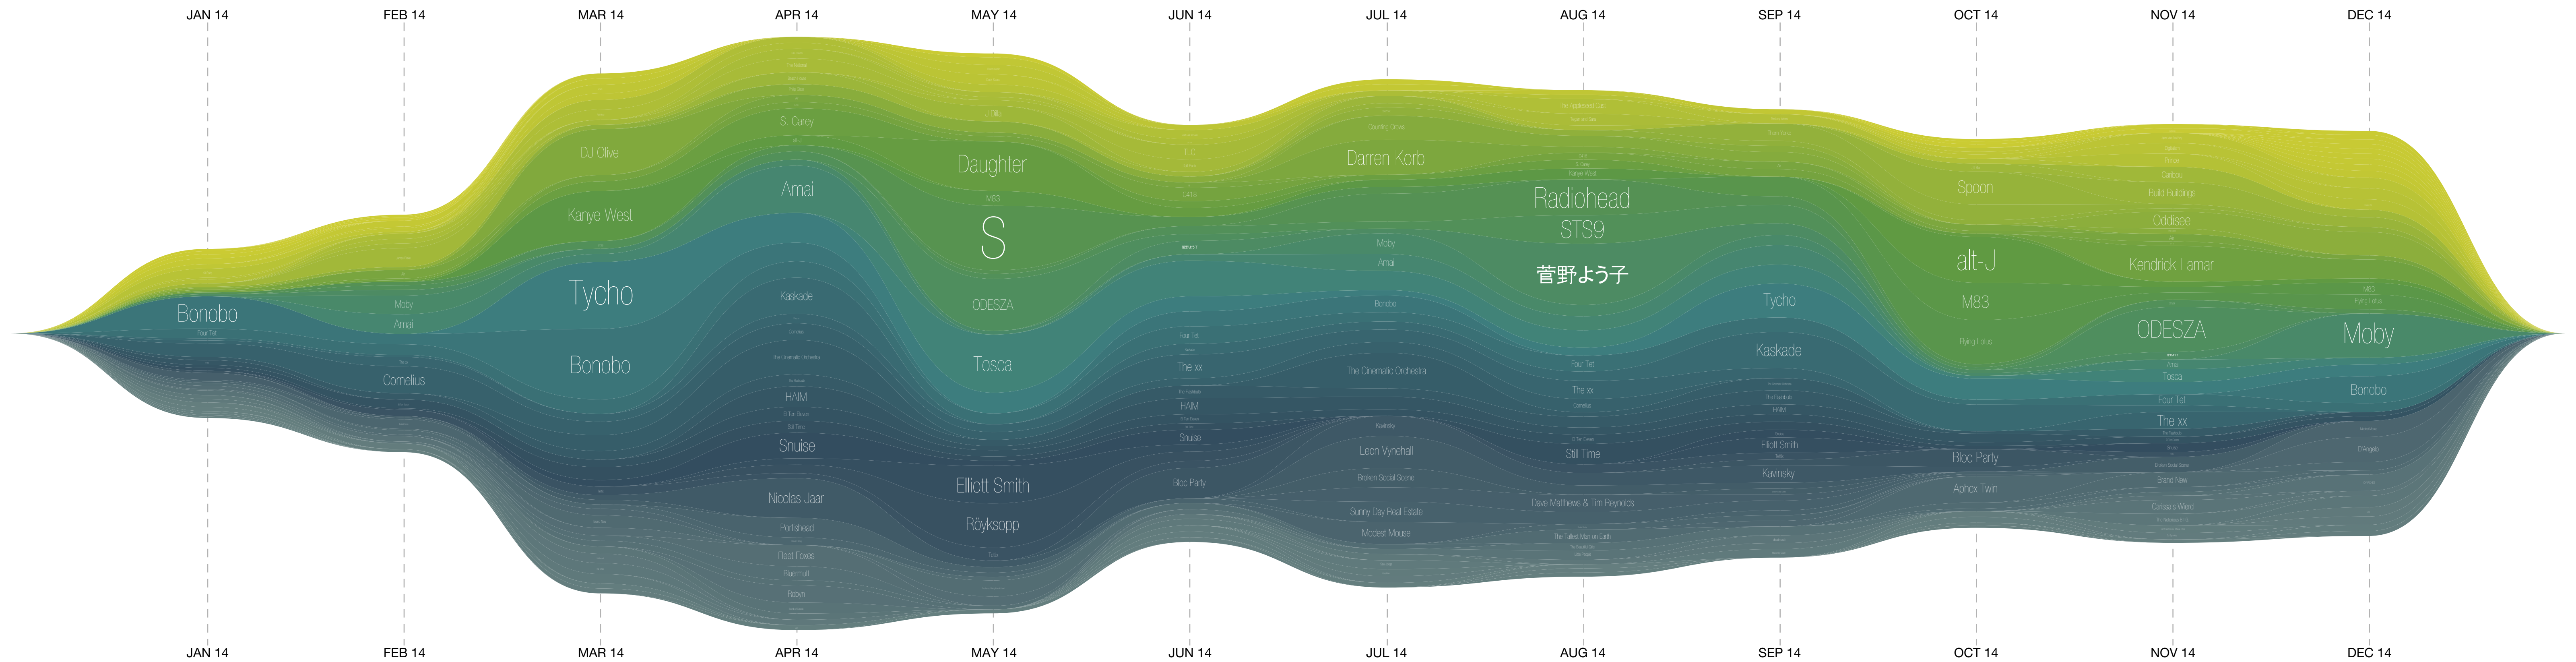

ICCO'S LISTENING TRENDS

MONTH-BY-MONTH LISTENING TRENDS FOR THE PAST 12 MONTHS*

* Derived from your top 40 artists for the past 12 months. The sections in this graph illustrate your top 40 artists in each month.