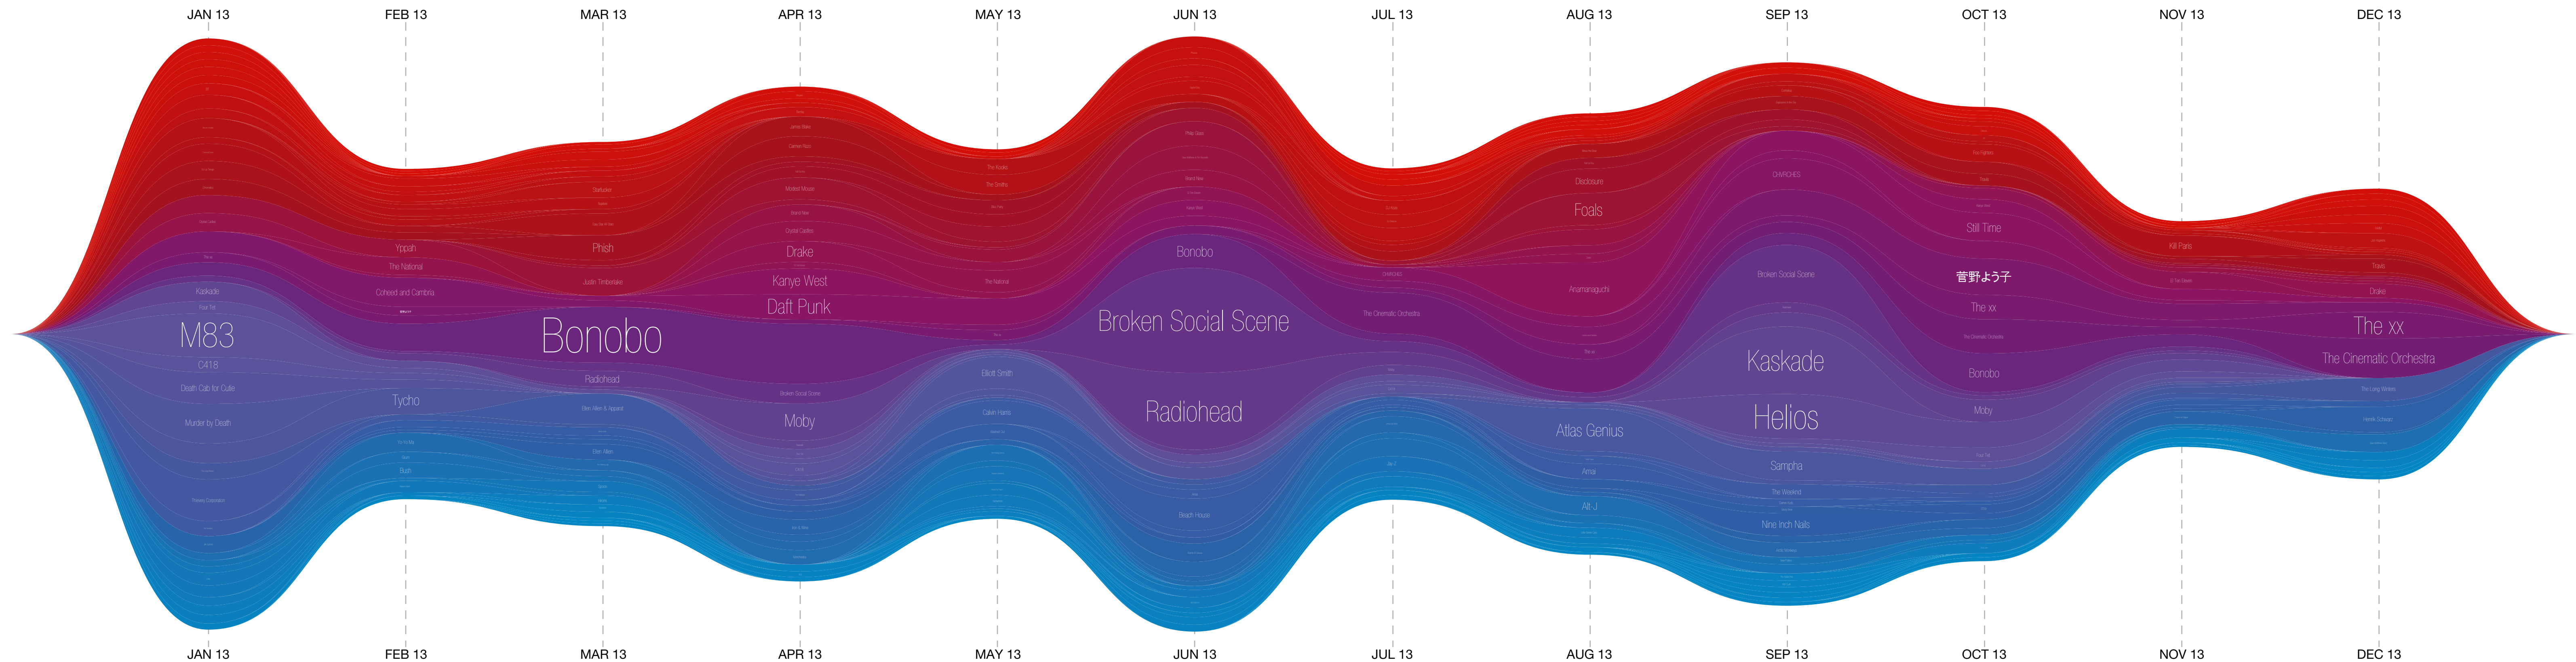

ICCO'S LISTENING TRENDS

MONTH-BY-MONTH LISTENING TRENDS FOR THE PAST 12 MONTHS*

* Derived from your top 40 artists for the past 12 months. The sections in this graph illustrate your top 40 artists in each month.