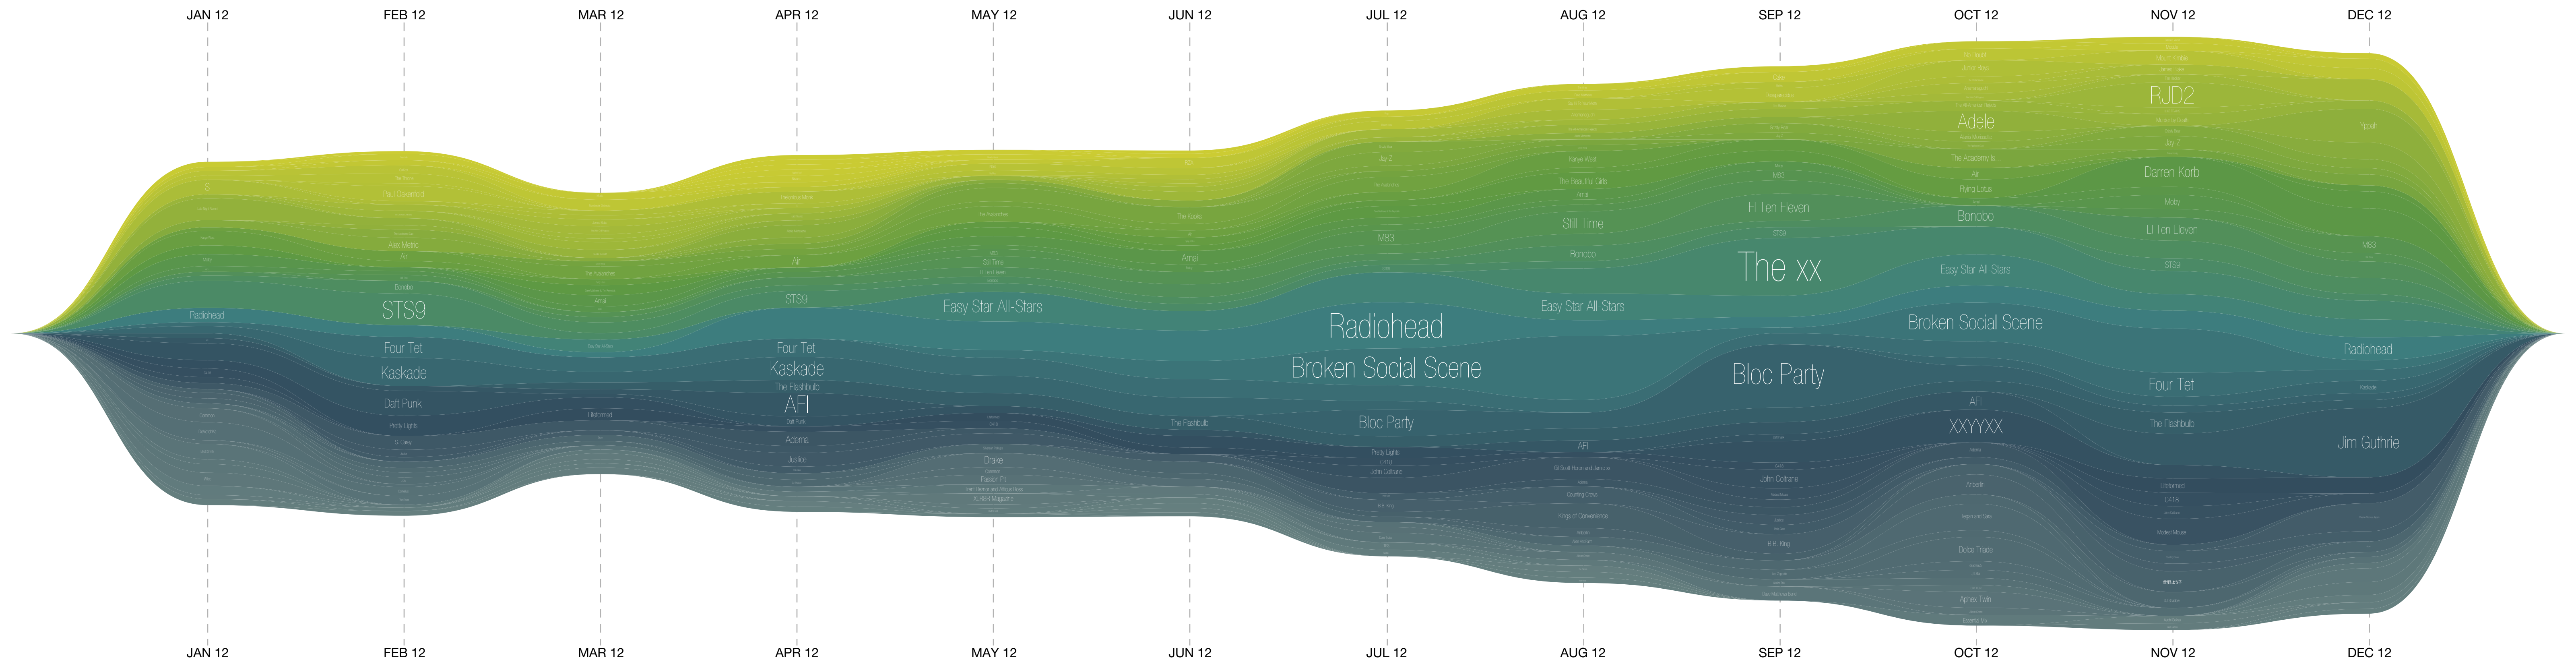

ICCO'S LISTENING TRENDS

MONTH-BY-MONTH LISTENING TRENDS FOR THE PAST 12 MONTHS*

* Derived from your top 40 artists for the past 12 months. The sections in this graph illustrate your top 40 artists in each month.